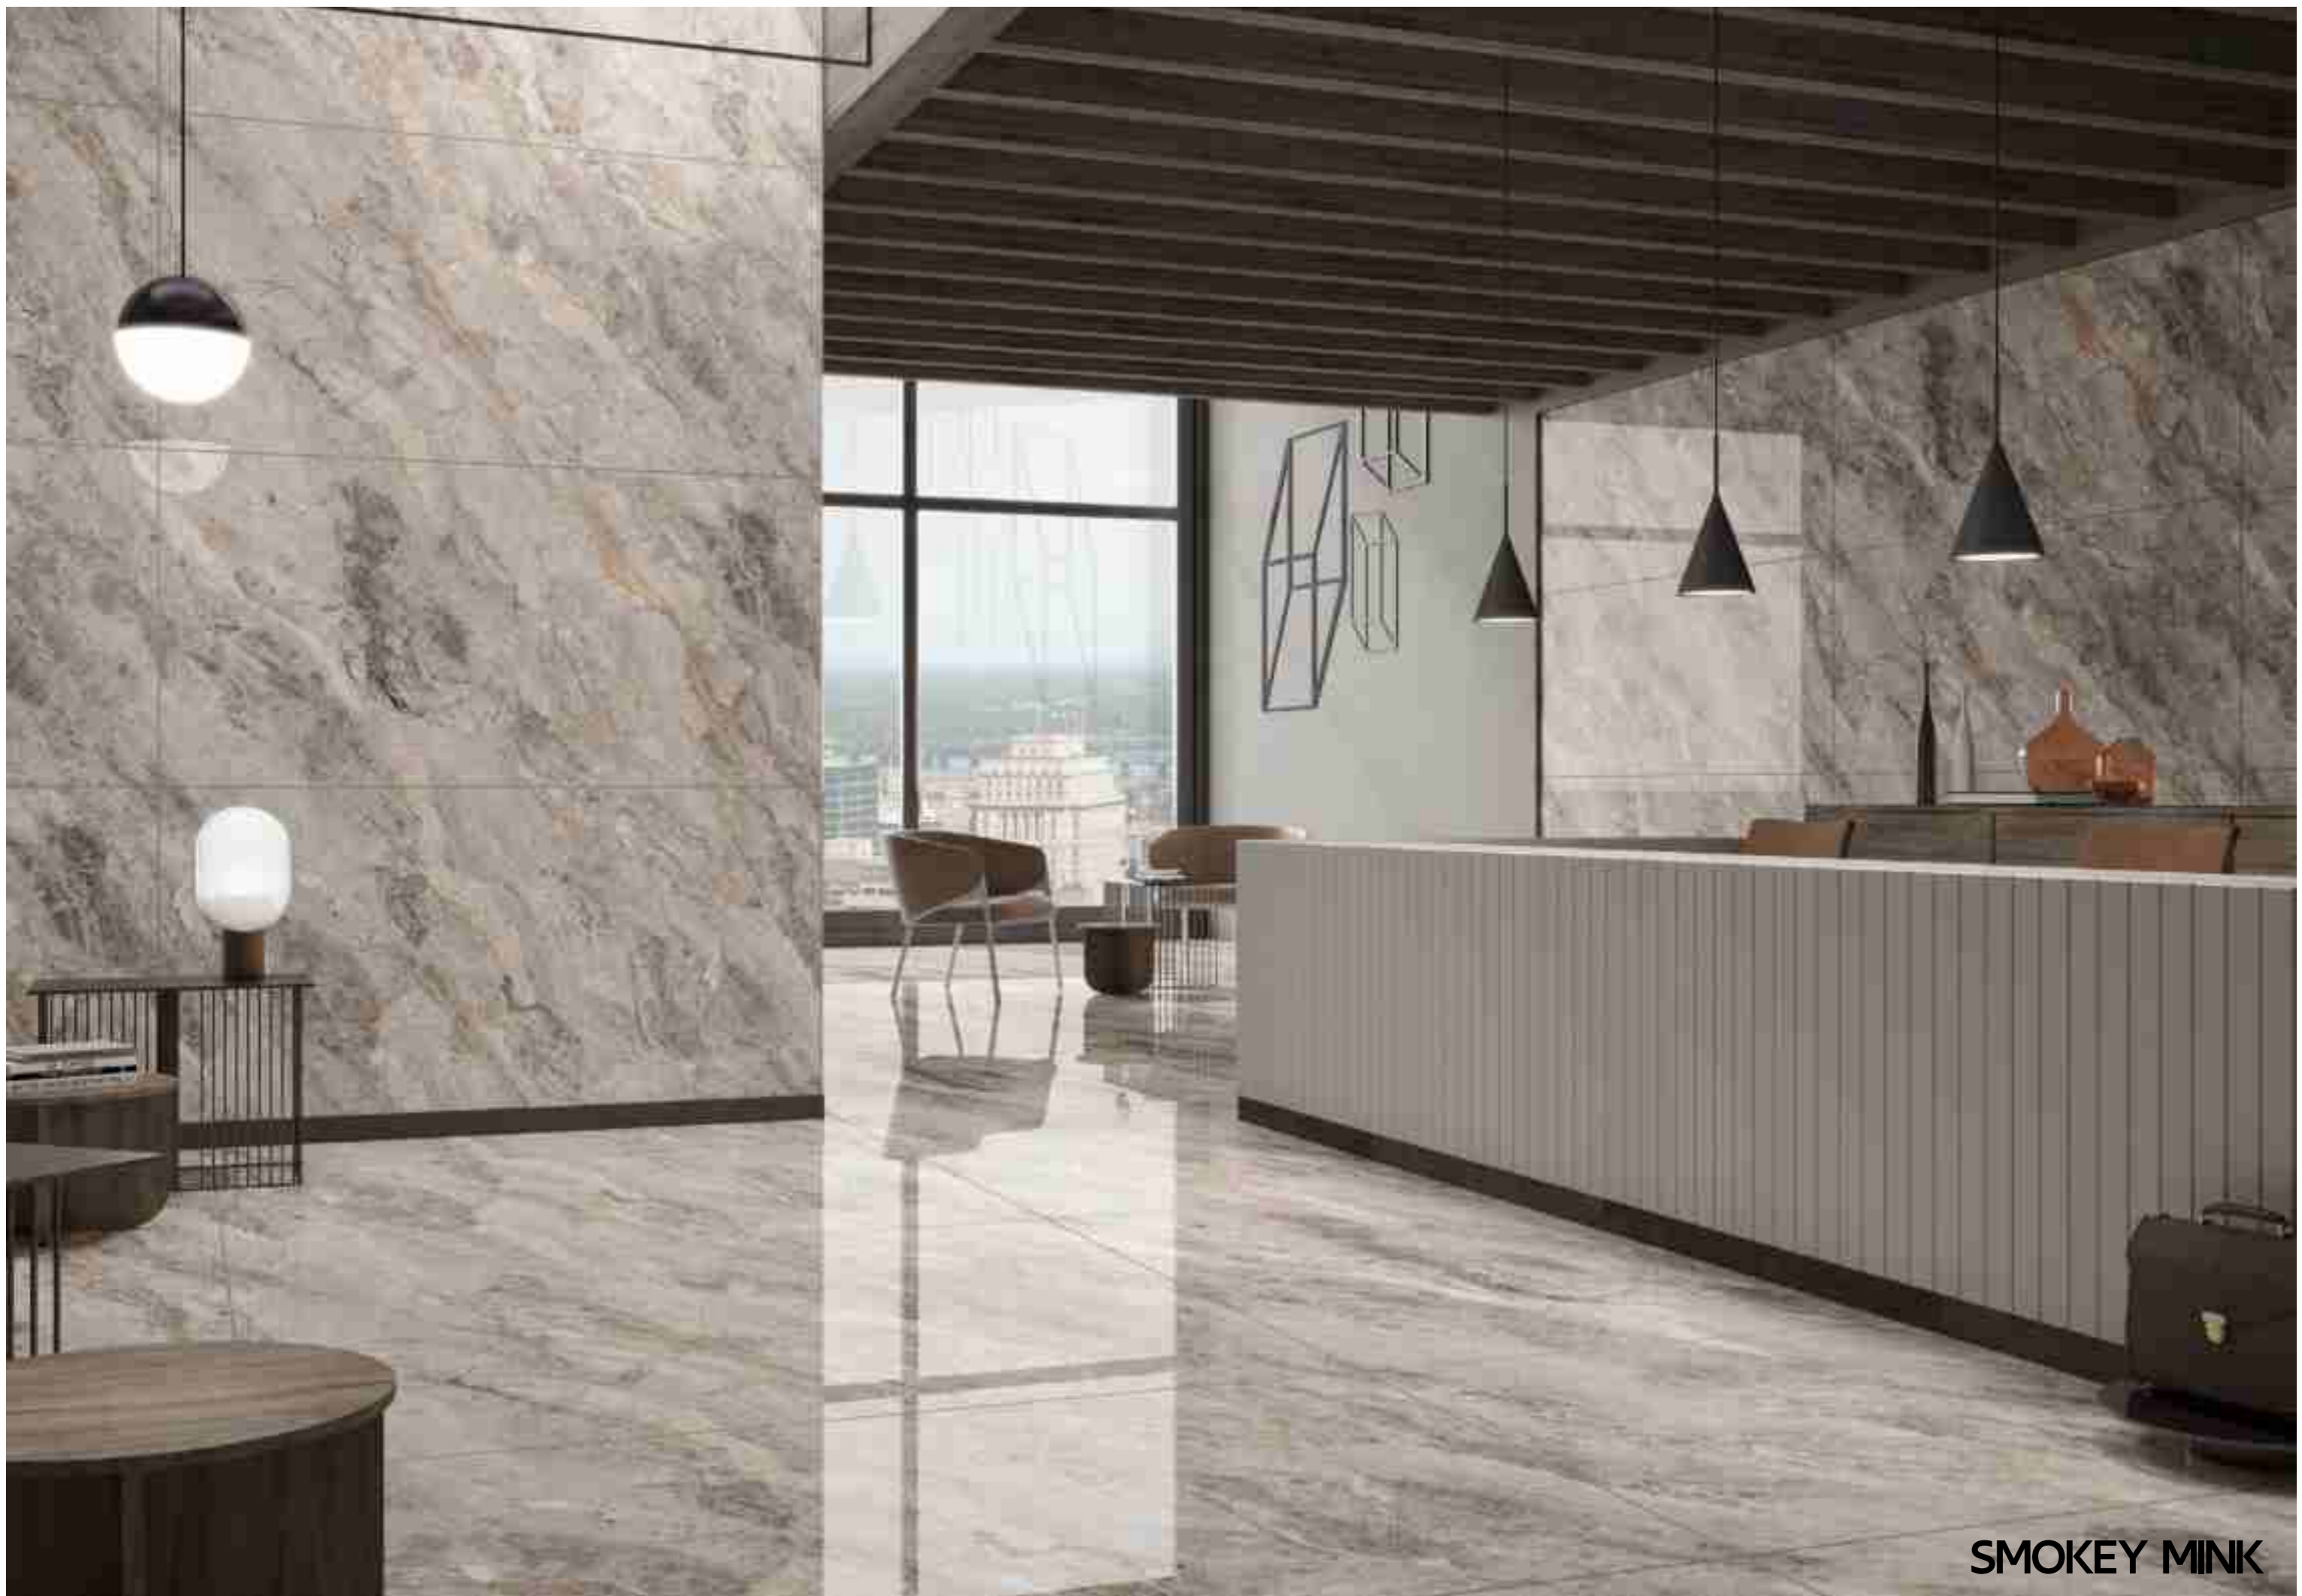

SMOKEY MINK