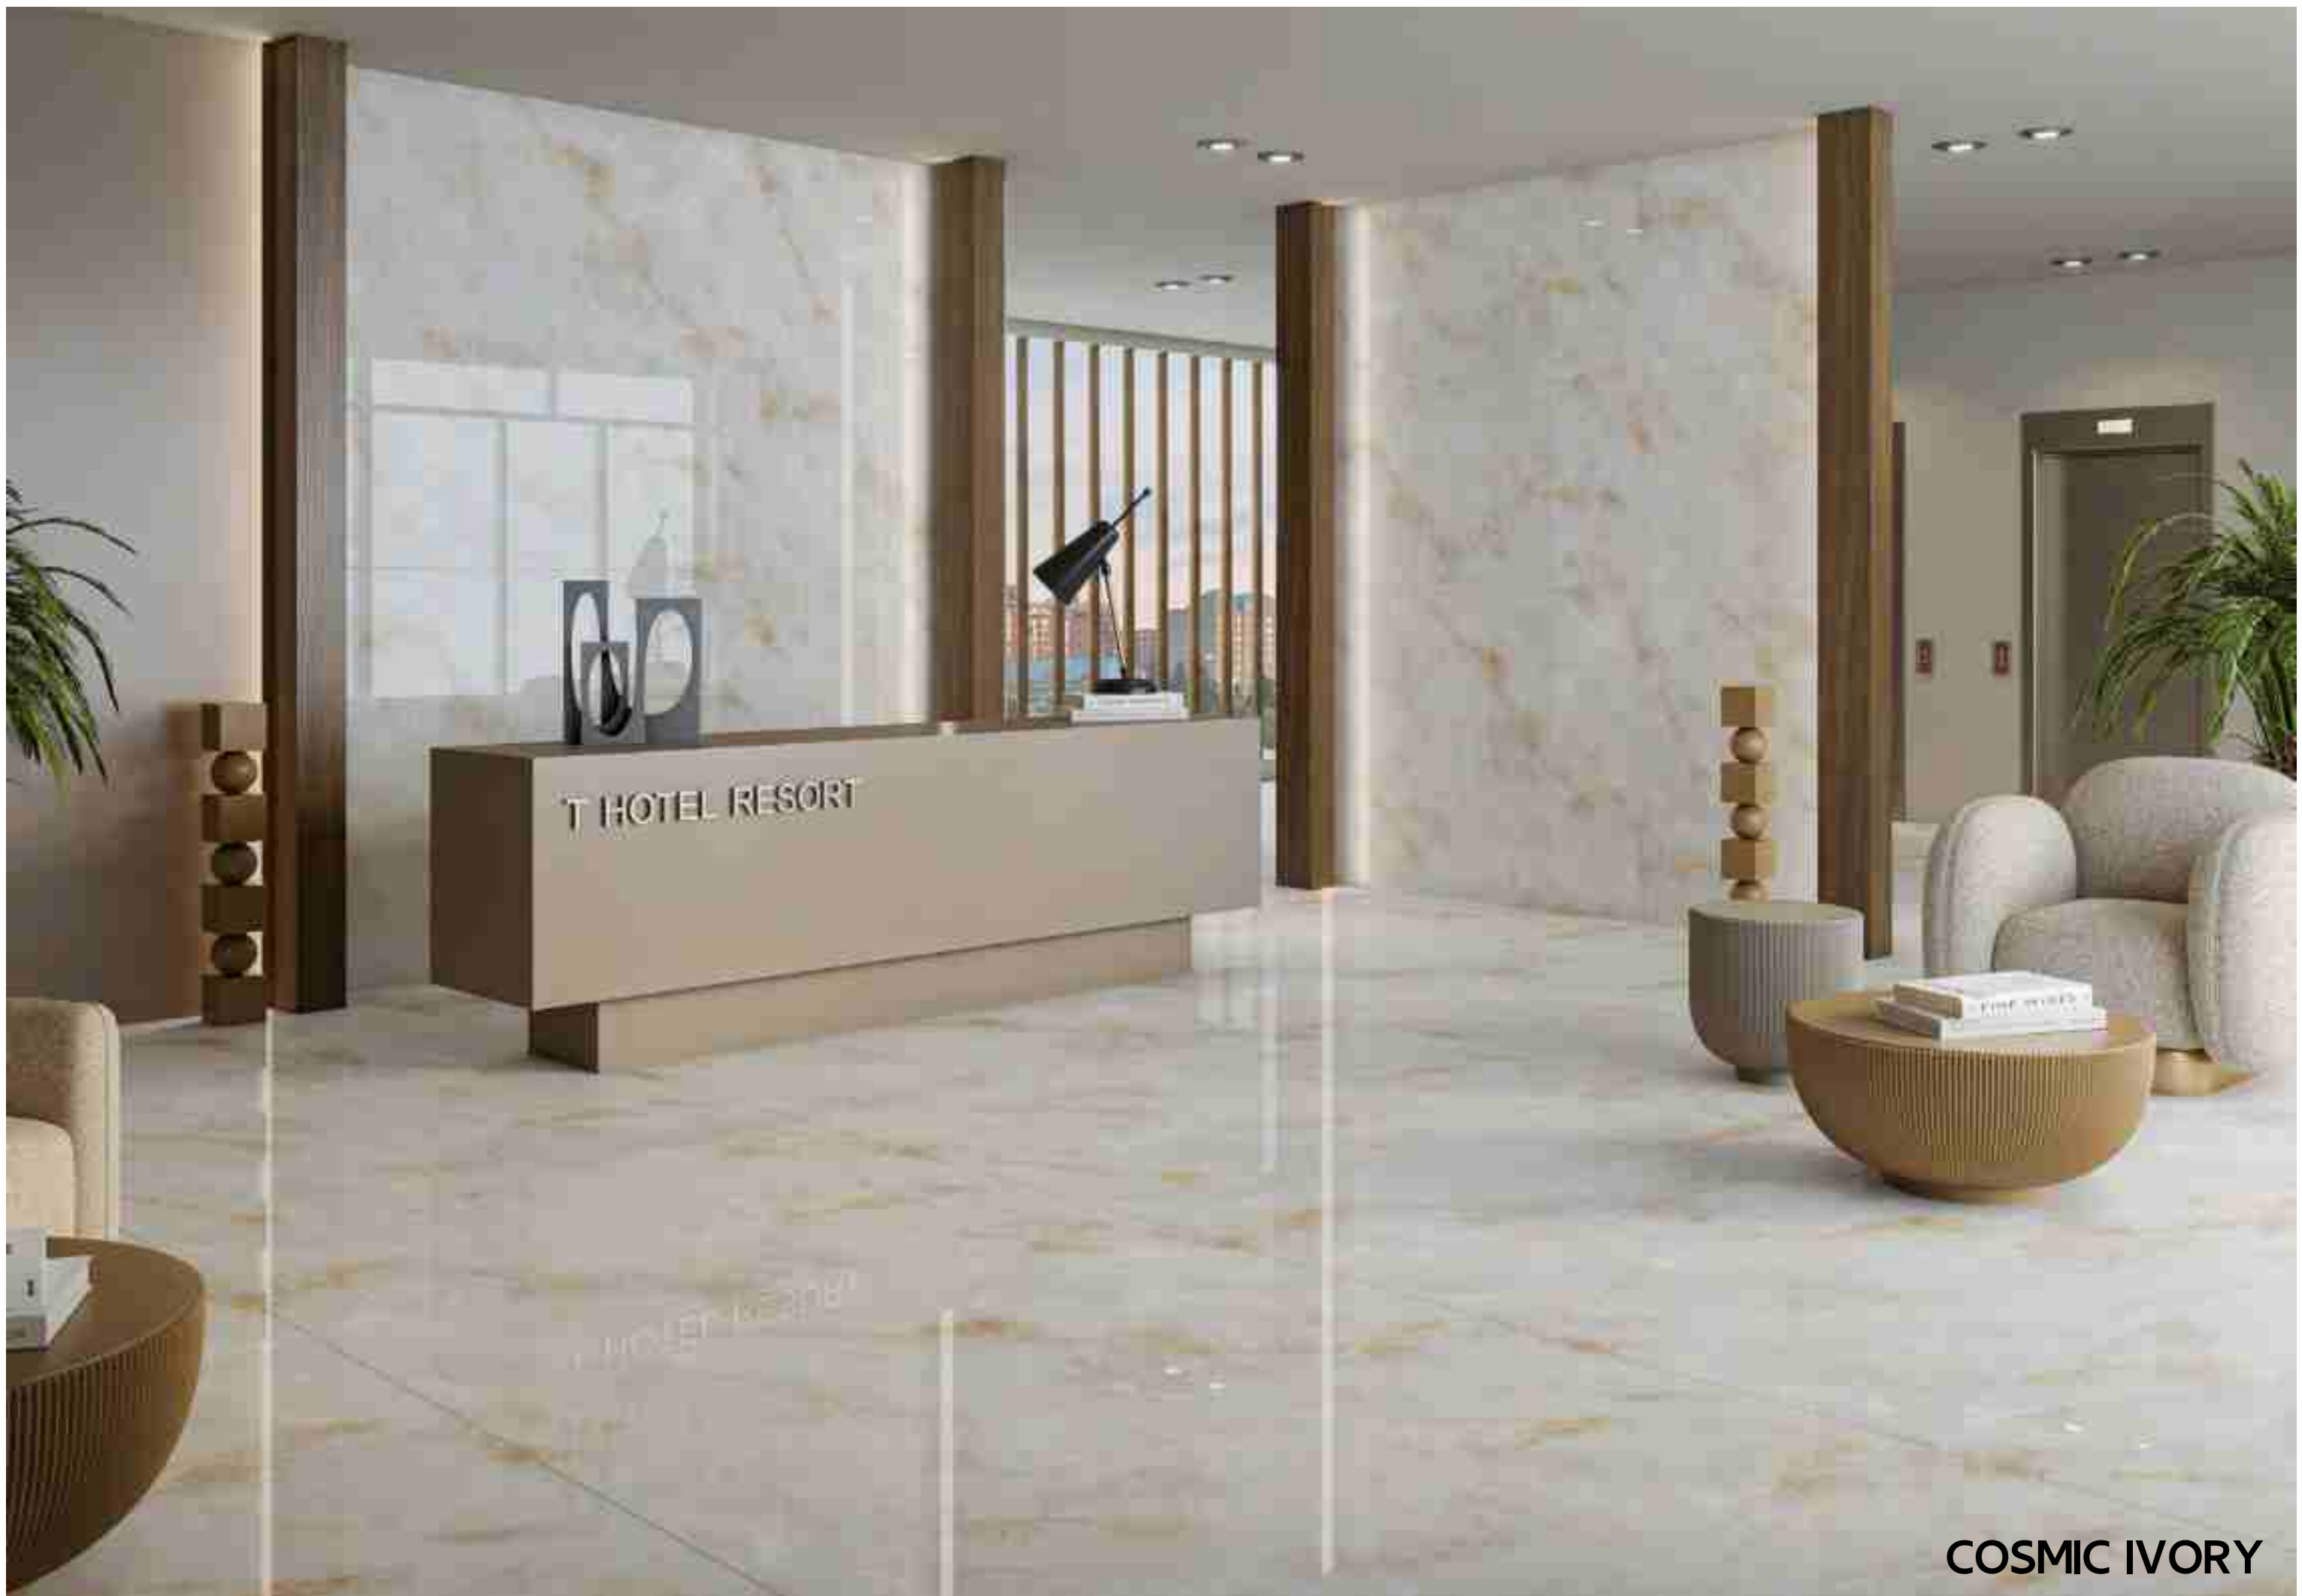

COSMIC IVORY