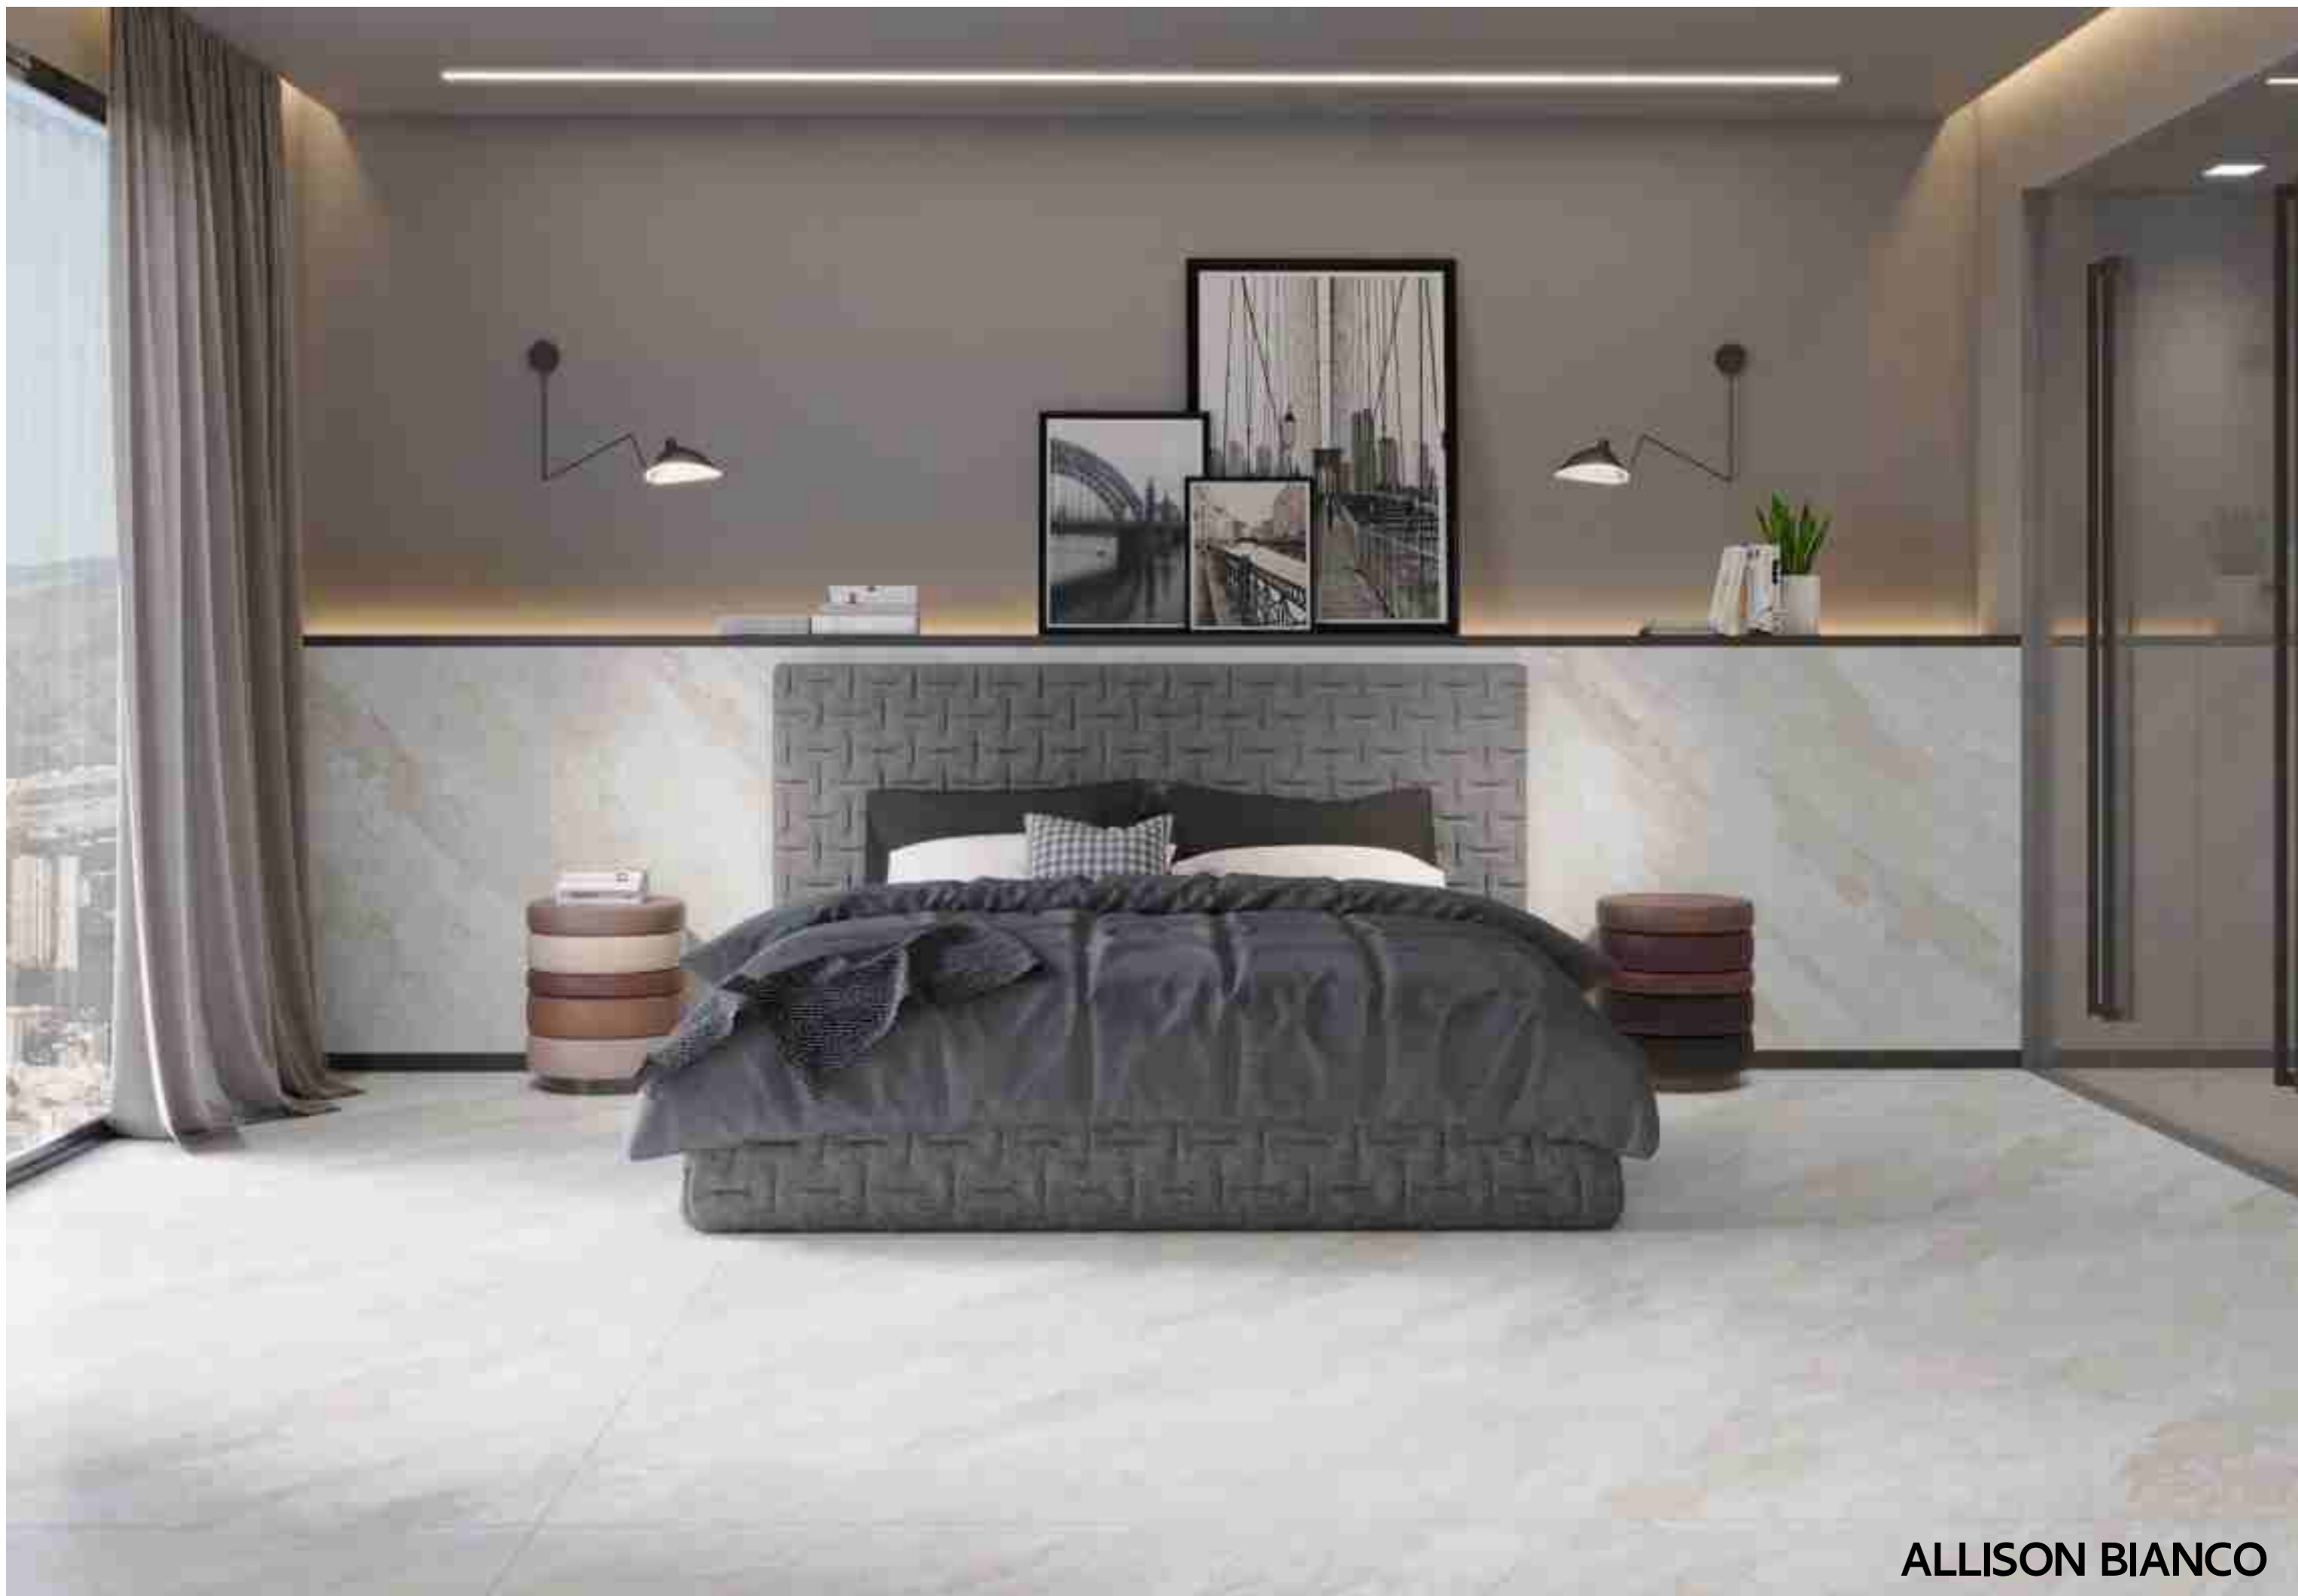

Touch for Virtual

ALABANA NATURAL

ALABANA NATURAL

Size :
800x1600mm

Finish :
Glossy-Endless

Random :
04

EDGE
Collection

Touch for Virtual